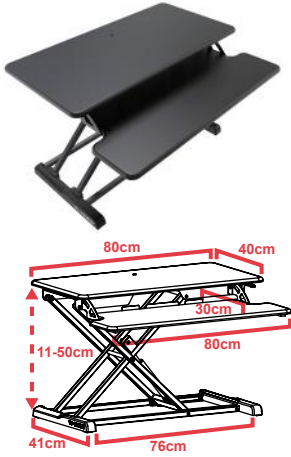

YO-YODESK®

UK's #1. Best-Selling Standing Desks

YO-YODESK® 80 X

RRP Inc VAT & Shipping

£199.95

Width

80cm