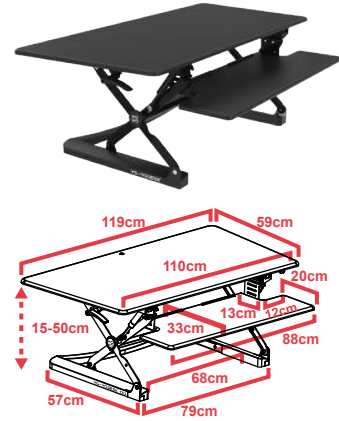

YO-YODESK® 120

RRP Inc VAT & Shipping

£359.95

Width

119cm

Yo-Yo Desk® CLASSIC range comes in 6 sizes, each in 2 colours & with a detachable keyboard tray:

- Split level worktops: 119cm, 105cm, 95cm, 89cm, 80cm and 68cm wide (Black & White)
- Height extension: up to 50cm (Desktop) and 36cm (Keyboard)
- 15 levels of height adjustment
- Load capacity 15kg (Yo-Yo Desk® 120 load capacity 20kg)
- Supporting both Single and Dual monitor screens or monitor arms
- Unique ergonomic design adjusts to any user's height, with gas-strut assisted lift
- Wider and deeper Keyboard Tray for optimum ergonomic usage in seated & standing position
- Easy install (5 minutes) and switch from sitting to standing positions in just 3 seconds
- Easy-grip levers on each side
- Aircraft grade aluminium gas struts for smooth and quiet movement
- Free sit-stand working guidelines included
- 3 year warranty
- Available for **FREE TRIAL**

Yo-Yo Desk® Model	RRP Inc VAT & Shipping
80 X	£199.95
95 X	£249.95
CUBE X	£269.95
MINI	£249.95
90	£299.95
120	£359.95

sit-stand.com®
STANDING DESK MEGASTORE

✉ sales@sit-stand.com

☎ 0333 22 00 375

Delta 606, Swindon, Wiltshire SN5 7XF