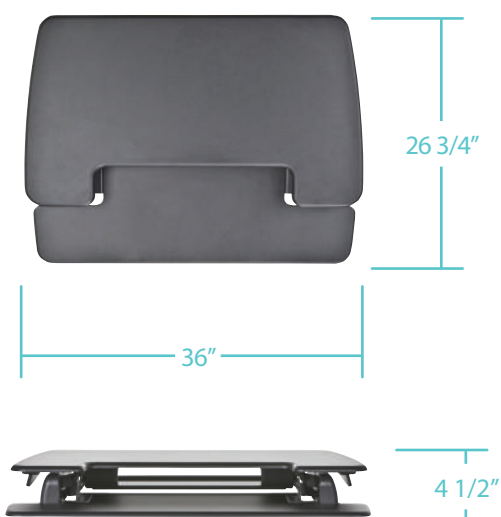

Pro Plus 36
Optimized for dual workstations with tiered keyboard tray.

FLAT

FULLY EXTENDED