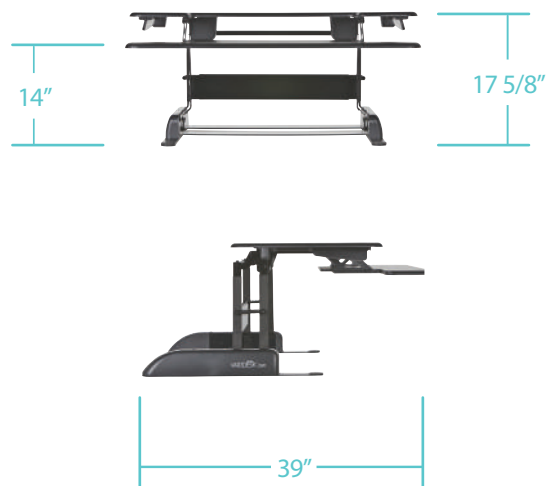

Pro Plus 36
Optimized for dual workstations with tiered keyboard tray.

FLAT

FULLY EXTENDED