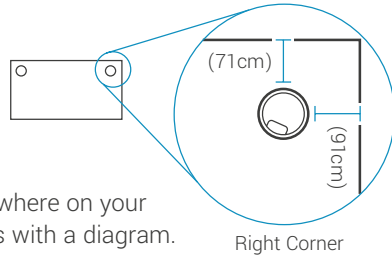

Tailor Your Top

Port Holes

All our desktops come with port holes (grey covers). Please instruct us if you do not require port holes.

We can cut portholes anywhere on your desktop, please provide us with a diagram.