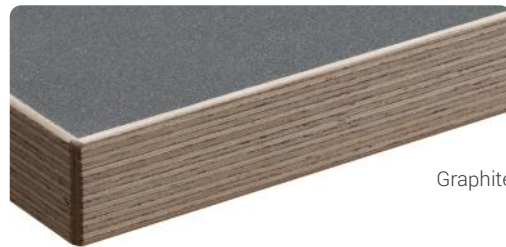

## Standard Edging

All our desktops come with matching colour edging as standard.

## Deluxe Plywood Edging

Stylish plywood edging is available on **3 different laminate desktop colours**.

Black

Graphite

White

Deluxe Plywood Edging is available on any size or shape desk (excluding Solid Wood Tops) with a delivery time of **4 weeks**.