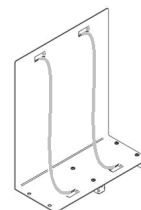

Cabinets:

Carcass:

Double-sided melamine MFC 18mm, construction: finials put on the side panels and glued. Carcass equipped with cable port Ø 80mm to run cables between workstations.

Finials:

Double-sided melamine MFC 18mm, bottom finial equipped with small feet.

Front panel:

- upper part of cabinet closed with tambour door in white colour. Lock in standard.

Drawer:

- lower part of cabinet has deep MFC drawer. Lock in standard.

Accessories:

Horizontal cable channel:

Cable tray, steel, powder coated (white RAL 9016) mounted to the steel frame.

Rack for accessories:

Rack mounted on the top panel of desk. Steel, powder coated (white RAL 9016) finished with a rubber mat. Dimensions [W x D x H]: 1362 x 153 x 60 mm.

Upholstered overlay:

Chipboard 8mm thickness, one-sided covered with a fabric (with foam 3mm). Overlay attached to the side wall, an interference fit.

CPU holder:

CPU holder with adjustable straps, steel powder coated (white RAL 9016), mounted to the steel frame. Dimensions [W x D x H]: 320 x 185 x 400 mm.