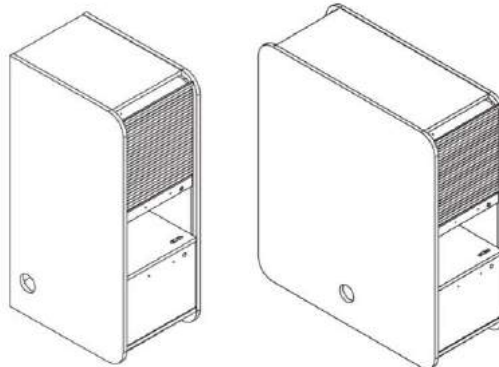

Up/Down CollaborateTM is a trademark owned by Sit-Stand Trading Ltd.

1. Up/Down Collaborate™

1.1. Technical description

Single and double desks H11150; H1250:

Worktop

3-layer honeycomb board, 38mm thickness, external layers 8mm thickness, both sides melamine faced. Dimensions of worktop: 1360 x 680mm. Scallop in worktop is standard to access cable management. Under the worktop are mounted plastic handles in grey. Worktop finished with seamless laser-edge technology.

Upholstered cladding panels:

Chipboard 8m thickness, one-side upholstered with fabric (with 3mm foam).

Frame:

Frame consists of a central element and side walls. The central element consists of rack, made of steel profiles 50x50mm, with a special aluminum profiles. Side walls connected with frame, consists of steel square legs 40x40 mm, equipped with a levelling feet (+10 mm). Side walls made of 3-layer honeycomb board, 38 mm thickness, external layers 8 mm thickness, both sides melamine faced, finished with zero-joint edge technology. Side walls have special parts made of laminate, to adjust desk height. Adjustment range 670-1150 mm or 670-1250mm. Adjustment mechanism based on counterbalance. Maximum worktop load **15 kg**.

Cabinets:

Carcass:

Double-sided melamine MFC 18mm, construction: finials put on the side panels and glued. Carcass equipped with cable port Ø 80mm to run cables between workstations.

Finials:

Double-sided melamine MFC 18mm, bottom finial equipped with small feet.

Front panel:

- upper part of cabinet closed with tambour door in white colour. Lock in standard.

Drawer:

- lower part of cabinet has deep MFC drawer. Lock in standard.

Accessories:

Horizontal cable channel: