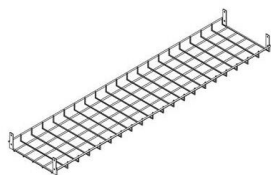

Upholstered cladding panels:

Chipboard 8m thickness, one-side upholstered with fabric (with 3mm foam).

Frame:

Frame consists of a central element and side walls. The central element consists of rack, made of steel profiles 50x50mm, with a special aluminum profiles. Side walls connected with frame, consists of steel square legs 40x40 mm, equipped with a levelling feet (+10 mm). Side walls made of 3-layer honeycomb board, 38 mm thickness, external layers 8 mm thickness, both sides melamine faced, finished with zero-joint edge technology. Side walls have special parts made of laminate, to adjust desk height. Adjustment range 670-1150 mm or 670-1250mm. Adjustment mechanism based on counterbalance. Maximum worktop load **15 kg**.

Cabinets:

Carcass:

Double-sided melamine MFC 18mm, construction: finials put on the side panels and glued. Carcass equipped with cable port Ø 80mm to run cables between workstations.

Finials:

Double-sided melamine MFC 18mm, bottom finial equipped with small feet.

Cable tray, steel, powder coated (white RAL 9016) mounted to the steel frame.

Rack for accessories:

Rack mounted on the top panel of desk. Steel, powder coated (white RAL 9016) finished with a rubber mat. Dimensions [W x D x H]: 1362 x 153 x 60 mm.

Upholstered overlay:

Chipboard 8mm thickness, one-sided covered with a fabric (with foam 3mm). Overlay attached to the side wall, an interference fit.

CPU holder:

CPU holder with adjustable straps, steel powder coated (white RAL 9016), mounted to the steel frame. Dimensions [W x D x H]: 320 x 185 x 400 mm.