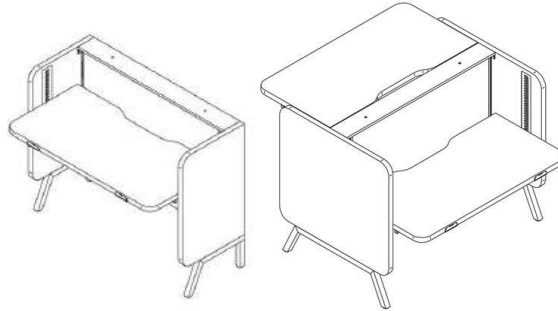

Up/Down CollaborateTM is a trademark owned by Sit-Stand Trading Ltd.

1. Up/Down Collaborate™

1.1. Technical description

Single and double desks H11150; H1250:

Worktop

3-layer honeycomb board, 38mm thickness, external layers 8mm thickness, both sides melamine faced. Dimensions of worktop: 1360 x 680mm. Scallop in worktop is standard to access cable management. Under the worktop are mounted plastic handles in grey. Worktop finished with seamless laser-edge technology.

Upholstered cladding panels:

Chipboard 8m thickness, one-side upholstered with fabric (with 3mm foam).

Frame:

Frame consists of a central element and side walls. The central element consists of rack, made of steel profiles 50x50mm, with a special aluminum profiles. Side walls connected with frame, consists of steel square legs 40x40 mm, equipped with a levelling feet (+10 mm). Side walls made of 3-layer honeycomb board, 38 mm thickness, external layers 8 mm thickness, both sides melamine faced, finished with zero-joint edge technology. Side walls have special parts made of laminate, to adjust desk height. Adjustment range 670-1150 mm or 670-1250mm. Adjustment mechanism based on counterbalance. Maximum worktop load **15 kg**.

Front panel:

- upper part of cabinet closed with tambour door in white colour. Lock in standard.

Drawer:

- lower part of cabinet has deep MFC drawer. Lock in standard.

Accessories:

Horizontal cable channel:

Upholstered overlay:

Chipboard 8mm thickness, one-sided covered with a fabric (with foam 3mm). Overlay attached to the side wall, an interference fit.

CPU holder:

CPU holder with adjustable straps, steel powder coated (white RAL 9016), mounted to the steel frame. Dimensions [W x D x H]: 320 x 185 x 400 mm.