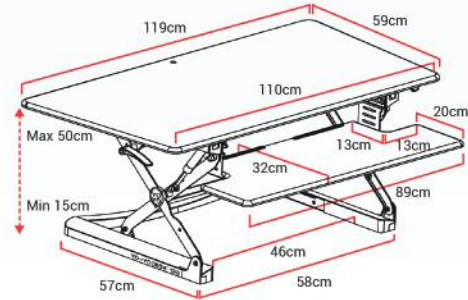

£ 359.⁹⁵

PRO PLUS

- Small
PRO PLUS 30
- Medium
PRO PLUS 36
- Large
PRO PLUS 48
- Corner
CUBE CORNER 36

VARIDESK® PRO PLUS 30

Height Adjustment	Keyboard: 0-35cm; Worktop: 11-44cm
Worktop Dimensions	Width(W): 76cm x Depth(D): 32cm
Keyboard Tray Dimensions	W: 76cm x D: 40cm
Combined Depth	75.5cm
Maximum Load Capacity	16 kg (35 lbs)
Product Weight (Unpackaged)	21 kg (46 lbs)
Colour(s)	Black
Warranty	1 Year

£ 365.⁰⁰

VARIDESK® PRO PLUS 48

Keyboard: 0-35cm; Worktop: 11-44cm
Width(W): 122cm x Depth(D): 35cm
W: 122cm x D: 32cm
75.5cm
20 kg (44 lbs)
27 kg (60 lbs)
Black
1 Years

£ 425.⁰⁰

VARIDESK® CUBE CORNER 36

Keyboard: 0-35cm; Worktop: 11-44cm
Width(W): 91.5cm x Depth(D): 50cm
W: 91.5cm x D: 45.5cm
85cm
16 kg (35 lbs)
28 kg (62 lbs)
Black
1 Years

£ 425.⁰⁰

YO-YODESK® MINI

15kg Load capacity

YO-YODESK® 90

15kg Load capacity

YO-YODESK® 120

20kg Load capacity

YO-YODESK® CUBE