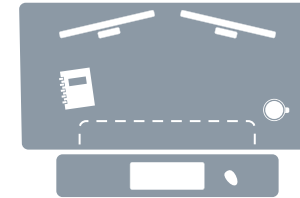

YO-YODESK® 120

Keyboard: 0-35cm; Worktop: 15-50cm
Width(W): 119cm x Depth(D): 59cm
W: 89cm x D: 32cm
78cm
20 kg (44 lbs)
27 kg (59.5 lbs)
Black and White
3 Years

£ 359.⁹⁵