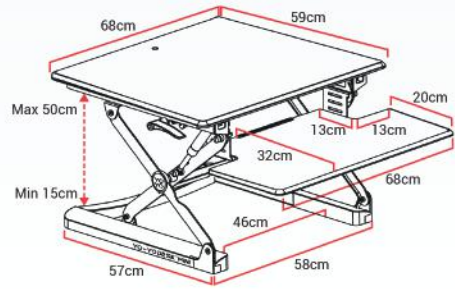

YO-YODESK® MINI