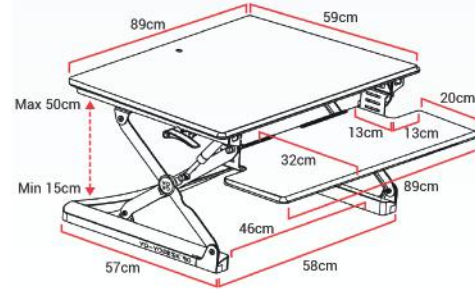

£ 359.⁹⁵

PRO PLUS

- Small
PRO PLUS 30
- Medium
PRO PLUS 36
- Large
PRO PLUS 48
- Corner
CUBE CORNER 36

VARIDESK® PRO PLUS 30

Height Adjustment	Keyboard: 0-35cm; Worktop: 11-44cm
Worktop Dimensions	Width(W): 76cm x Depth(D): 32cm
Keyboard Tray Dimensions	W: 76cm x D: 40cm
Combined Depth	75.5cm
Maximum Load Capacity	16 kg (35 lbs)
Product Weight (Unpackaged)	21 kg (46 lbs)
Colour(s)	Black
Warranty	1 Year

£ 365.⁰⁰

VARIDESK® PRO PLUS 48

Keyboard: 0-35cm; Worktop: 11-44cm
Width(W): 122cm x Depth(D): 35cm
W: 122cm x D: 32cm
75.5cm
20 kg (44 lbs)
27 kg (60 lbs)
Black
1 Years

£ 425.⁰⁰

VARIDESK® CUBE CORNER 36

Keyboard: 0-35cm; Worktop: 11-44cm
Width(W): 91.5cm x Depth(D): 50cm
W: 91.5cm x D: 45.5cm
85cm
16 kg (35 lbs)
28 kg (62 lbs)
Black
1 Years

£ 425.⁰⁰

YO-YODESK® MINI

15kg Load capacity

YO-YODESK® 90

15kg Load capacity

YO-YODESK® 120

20kg Load capacity

YO-YODESK® CUBE