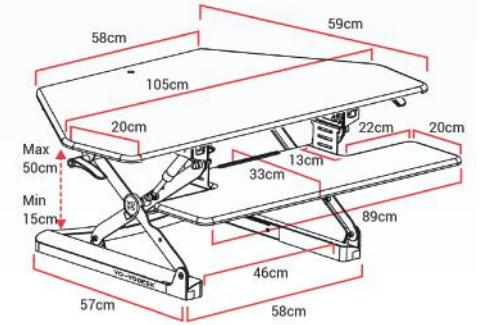

£ 359.⁹⁵

PRO PLUS

- Small
PRO PLUS 30
- Medium
PRO PLUS 36
- Large
PRO PLUS 48
- Corner
CUBE CORNER 36

VARIDESK® PRO PLUS 30

Height Adjustment	Keyboard: 0-35cm; Worktop: 11-44cm
Worktop Dimensions	Width(W): 76cm x Depth(D): 32cm
Keyboard Tray Dimensions	W: 76cm x D: 40cm
Combined Depth	75.5cm
Maximum Load Capacity	16 kg (35 lbs)
Product Weight (Unpackaged)	21 kg (46 lbs)
Colour(s)	Black
Warranty	1 Year

£ 365.⁰⁰

VARIDESK® PRO PLUS 48

Keyboard: 0-35cm; Worktop: 11-44cm
Width(W): 122cm x Depth(D): 35cm
W: 122cm x D: 32cm
75.5cm
20 kg (44 lbs)
27 kg (60 lbs)
Black
1 Years

£ 425.⁰⁰

VARIDESK® CUBE CORNER 36

Keyboard: 0-35cm; Worktop: 11-44cm
Width(W): 91.5cm x Depth(D): 50cm
W: 91.5cm x D: 45.5cm
85cm
16 kg (35 lbs)
28 kg (62 lbs)
Black
1 Years

£ 425.⁰⁰

YO-YODESK® MINI

15kg Load capacity

YO-YODESK® 90

15kg Load capacity

YO-YODESK® 120

20kg Load capacity

YO-YODESK® CUBE